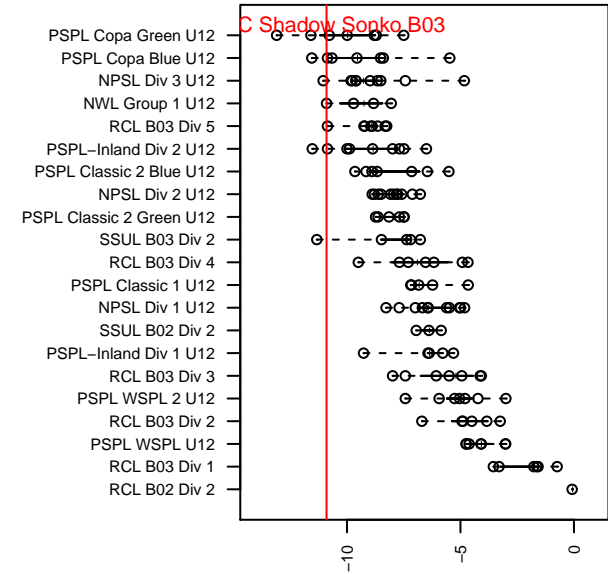

SSC Shadow Sonko B03

Spokane SC Shadow
 Spokane, WA
 B03 total strength=159
 attack=0.11 defense=0.11
 fall league = NWL Group 1 U12
 spr league = Spr NWL Group 1 U12

alt names used:
 SHADOW SONKO (WA)
 SSC SHADOW B03 ELITE- SONKO
 SSC SHADOW B03 ELITE- SONKO

Venues played:
 2015 Les Schwab NW Cup U12 U12
 2015 NWL Group 1 U12
 2015 Spr NWL Group 1 U12

SSC Shadow Sonko B03
 Dots are actual minus expected GF (blue circles) and GA (red triangles).
 Blue line is smoothed change in attack strength. Red is smoothed change in defense strength.

**attack and defense variance (black dot)
relative to other teams
and top 10 in region**

**attack and defense rating
relative to others at age
and all opponents in last 13 months**

Performance relative to 13 month average